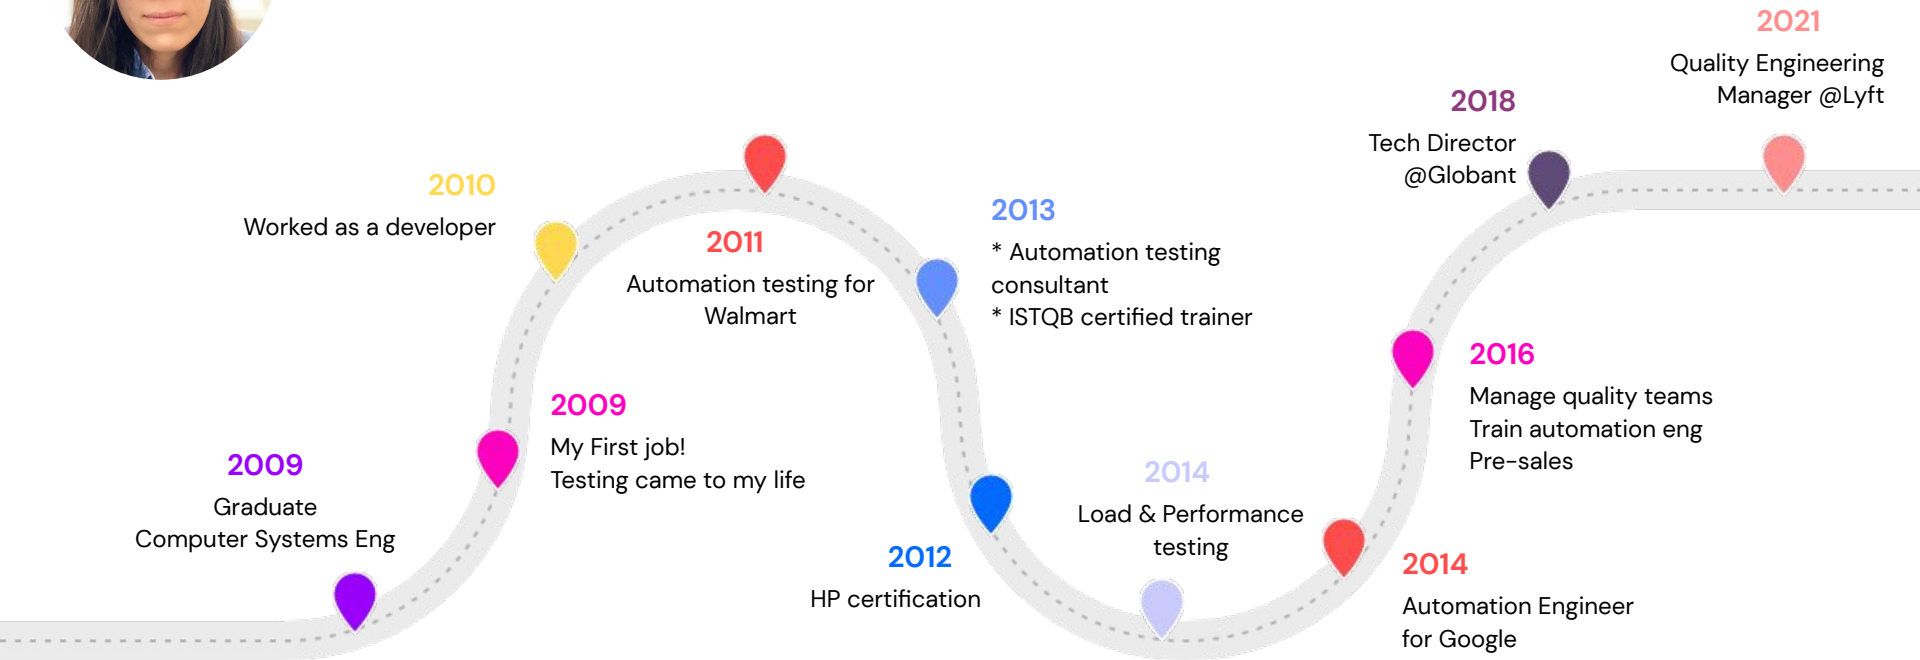

11 DE NOVIEMBRE 2021

Testing profiles & mobile eng

DevDay4
<WOMEN>

Speakers

Adriana Robles

lyft Quality EM

Ana Toledo

lyft SWE, Android

Testing profiles

How many exists?
Are all of them technical profiles?

Testing profiles

Being a mobile engineer in a multifunctional team

Feature flow

- Platform limitations
- New features launched
- Scoping