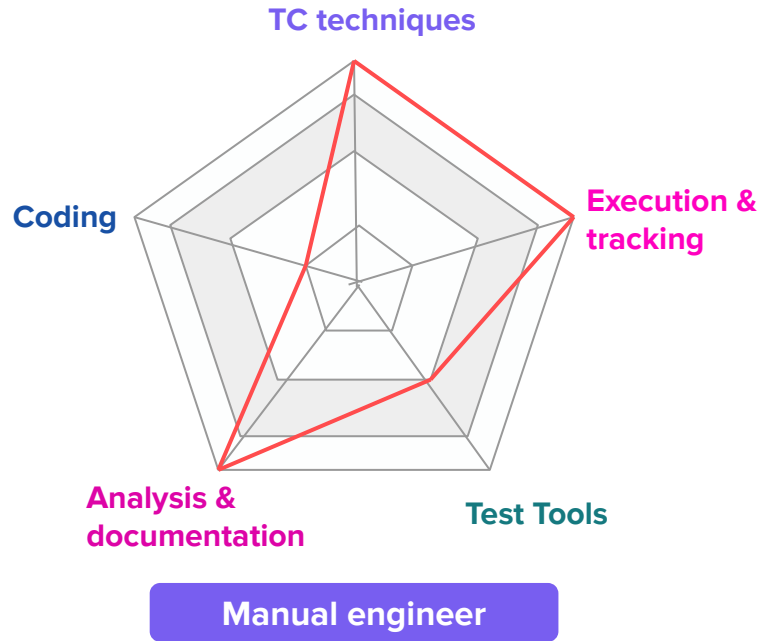

Testing profiles

How many exists?
Are all of them technical profiles?

Testing profiles

Being a mobile engineer in a multifunctional team

Feature flow

- Platform limitations
- New features launched
- Scoping

Feature flow

- Breakdown tasks
- Deadlines

Feature flow

- Infrastructure parity (same limitation and same bugs)
- Communication with server

Feature flow

- Development
- Address edge cases
- Contribute to test plan
- Address upcoming bugs