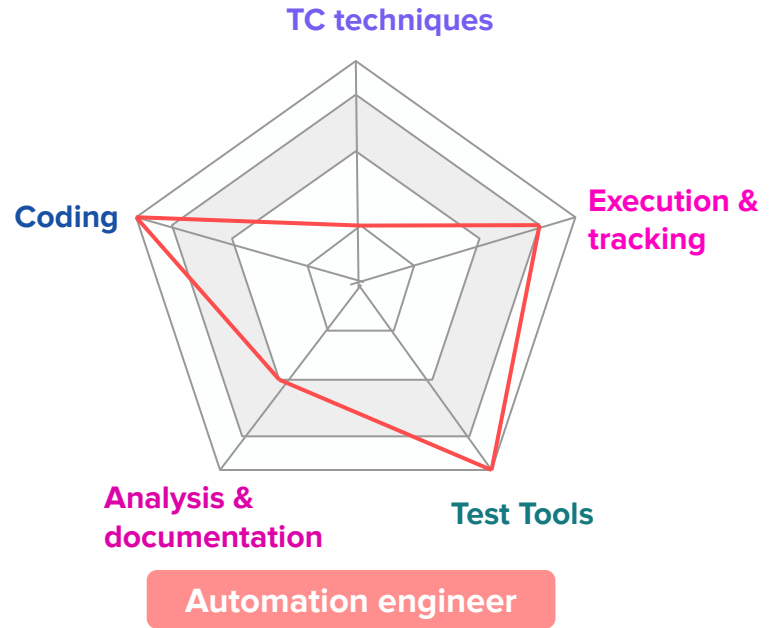

11 DE NOVIEMBRE 2021

Testing profiles & mobile eng

DevDay4
<WOMEN>

Speakers

Adriana Robles

lyft Quality EM

Ana Toledo

lyft SWE, Android

Testing profiles

How many exists?
Are all of them technical profiles?

Testing profiles

Being a mobile engineer in a multifunctional team

Feature flow

- Platform limitations
- New features launched
- Scoping

Feature flow

- Breakdown tasks
- Deadlines

Feature flow

- Infrastructure parity (same limitation and same bugs)
- Communication with server

Feature flow

- Development
- Address edge cases
- Contribute to test plan
- Address upcoming bugs